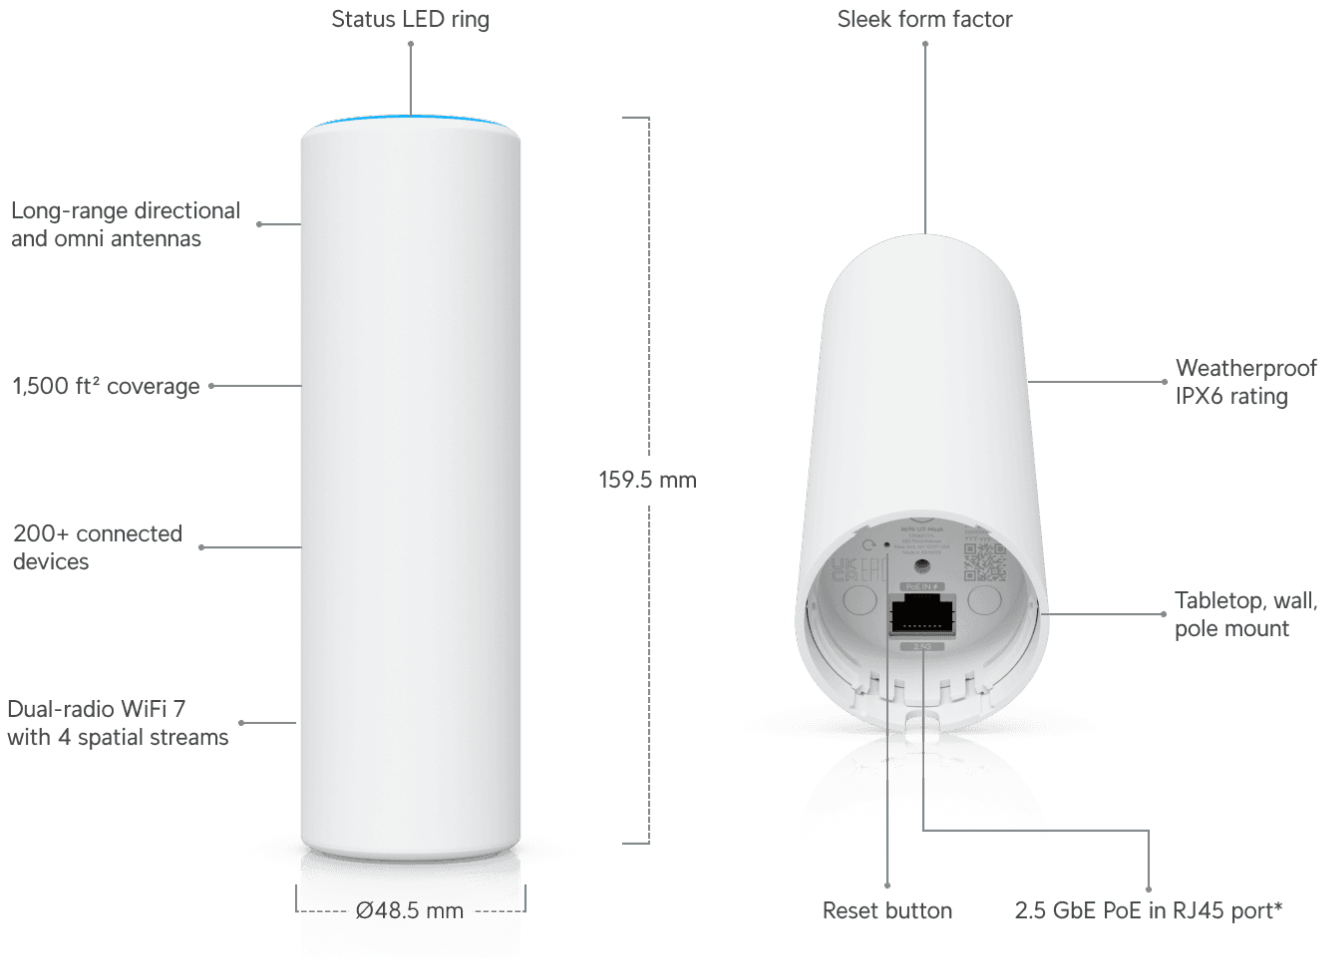

*48V DC, 0.32A GbE PoE adapter included.