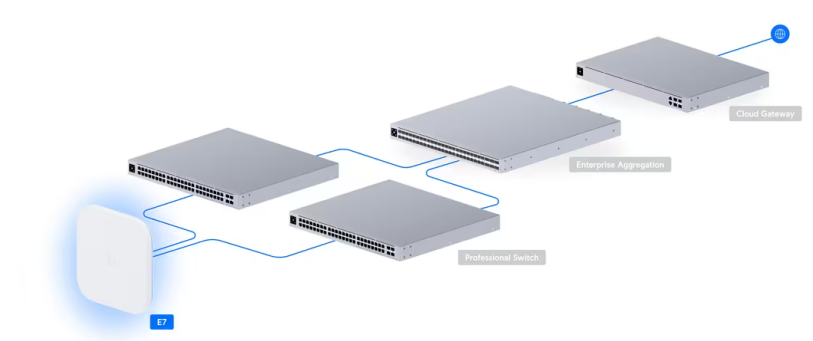

Enterprise > E7

E7

- Datasheet
- In The Box
- Marketing Images
- Installation Guide

**Mechanical**

<b>Dimensions</b>	250 x 250 x 43.5 mm (9.8 x 9.8 x 1.7")
<b>Weight</b>	1.8 kg (4 lb)
<b>Enclosure material</b>	UV-stabilized polycarbonate, aluminum alloy
<b>Mount material</b>	Stainless steel (SUS304), galvanized steel (SGCC)

**Hardware**

<b>Networking interface</b>	(1) 10 GbE RJ45 port (1) 1 GbE RJ45 port
<b>Management interface</b>	Ethernet
<b>Power method</b>	PoE++
<b>Power supply</b>	UniFi PoE switch
<b>Supported voltage range</b>	42.5—57V DC
<b>Max. power consumption</b>	43W
<b>Max. TX power</b>	
2.4 GHz	23 dBm
5 GHz	30 dBm
6 GHz	24 dBm / 30* dBm
	*With 6 GHz Extended Range mode. Available in FCC/IC region only.
<b>MIMO</b>	
2.4 GHz	2 x 2 (DL/UL MU-MIMO)
5 GHz	4 x 4 (DL/UL MU-MIMO)
6 GHz	4 x 4 (DL/UL MU-MIMO)
<b>Max. data rate</b>	
2.4 GHz	688 Mbps (BW40)
5 GHz	8.6 Gbps (BW240)
6 GHz	11.5 Gbps (BW320)
<b>Antenna gain</b>	
2.4 GHz	5 dBi
5 GHz	6 dBi
6 GHz	6 dBi
<b>Antenna</b>	Internal with omni patterns
<b>LEDs</b>	R/G/B
<b>Button</b>	Factory reset
<b>Mounting</b>	Wall/ceiling (Included)
<b>Ambient operating temperature</b>	-30 to 50° C (-22 to 122° F)
<b>Ambient operating humidity</b>	5 to 95% noncondensing
<b>Certifications</b>	CE, FCC, IC