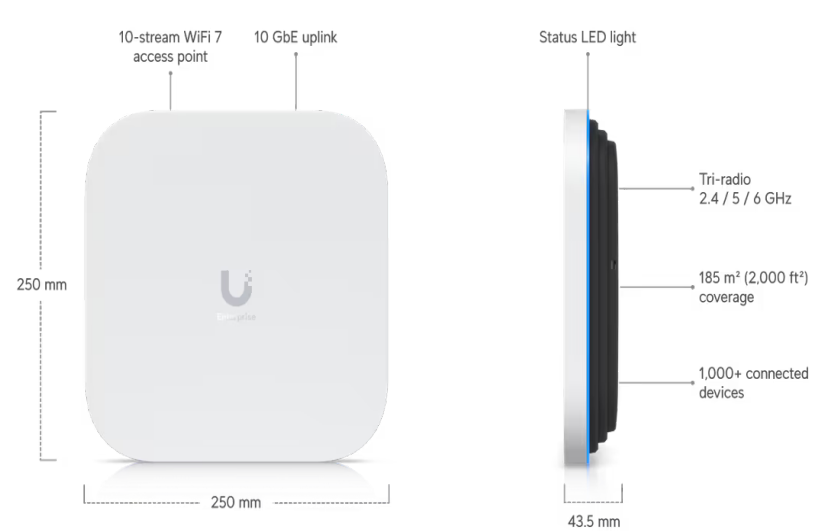

Enterprise > E7

E7

- Datasheet
- In The Box
- Marketing Images
- Installation Guide

**Mechanical**

<b>Dimensions</b>	250 x 250 x 43.5 mm (9.8 x 9.8 x 1.7")
<b>Weight</b>	1.8 kg (4 lb)
<b>Enclosure material</b>	UV-stabilized polycarbonate, aluminum alloy
<b>Mount material</b>	Stainless steel (SUS304), galvanized steel (SGCC)

**Hardware**

<b>Networking interface</b>	(1) 10 GbE RJ45 port (1) 1 GbE RJ45 port
<b>Management interface</b>	Ethernet
<b>Power method</b>	PoE++
<b>Power supply</b>	UniFi PoE switch
<b>Supported voltage range</b>	42.5—57V DC
<b>Max. power consumption</b>	43W
<b>Max. TX power</b>	
2.4 GHz	23 dBm
5 GHz	30 dBm
6 GHz	24 dBm / 30* dBm
	*With 6 GHz Extended Range mode. Available in FCC/IC region only.
<b>MIMO</b>	
2.4 GHz	2 x 2 (DL/UL MU-MIMO)
5 GHz	4 x 4 (DL/UL MU-MIMO)
6 GHz	4 x 4 (DL/UL MU-MIMO)
<b>Max. data rate</b>	
2.4 GHz	688 Mbps (BW40)
5 GHz	8.6 Gbps (BW240)
6 GHz	11.5 Gbps (BW320)
<b>Antenna gain</b>	
2.4 GHz	5 dBi
5 GHz	6 dBi
6 GHz	6 dBi
<b>Antenna</b>	Internal with omni patterns
<b>LEDs</b>	R/G/B
<b>Button</b>	Factory reset
<b>Mounting</b>	Wall/ceiling (Included)
<b>Ambient operating temperature</b>	-30 to 50° C (-22 to 122° F)
<b>Ambient operating humidity</b>	5 to 95% noncondensing
<b>Certifications</b>	CE, FCC, IC