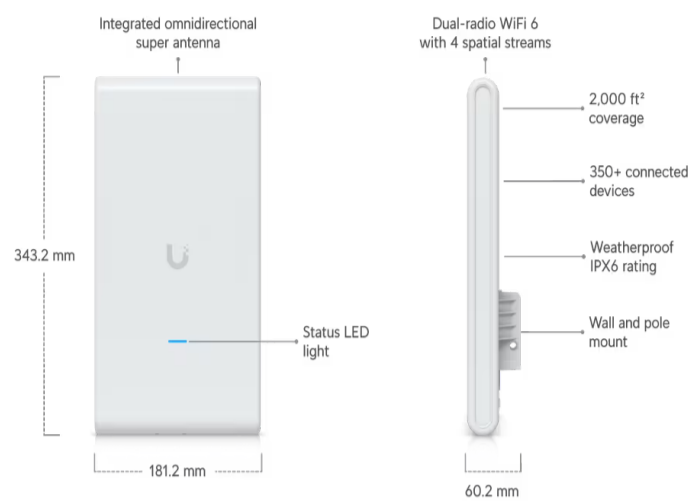

Accessories

Outdoor > U6 Mesh Pro

U6 Mesh Pro

U6-Mesh-Pro

- Datasheet
- In The Box
- Marketing Images
- Installation Guide

Mechanical

Dimensions	343.2 x 181.2 x 60.2 mm (13.5 x 7.1 x 2.4")
Weight	819 g (1.8 lb)
Enclosure material	UV-stabilized polycarbonate
Mount material	Aluminum alloy, steel
Pole mount diameter	1-2.5" on pipe outer diameter
Weatherproofing	IPX6

Hardware

Networking interface	(2) GbE RJ45 ports
Management interface	Ethernet WiFi
Power method	PoE
Power supply	UniFi PoE switch 48V, 0.5A PoE adapter (Included)
Supported voltage range	42.5—57V DC
Max. power consumption	9W
Max. TX power	
2.4 GHz	22 dBm
5 GHz	27 dBm
6 GHz	-
MIMO	
2.4 GHz	2 x 2 (DL/UL MU MIMO)
5 GHz	2 x 2 (DL/UL MU-MIMO)
6 GHz	-
Max. data rate	
2.4 GHz	573.5 Mbps (BW40)
5 GHz	2.4 Gbps (BW160)
6 GHz	-
Antenna gain	
2.4 GHz	8 dBi
5 GHz	8 dBi
6 GHz	-
LEDs	White/blue
Button	Factory reset
Mounting	Wall, pole (Included)
Ambient operating temperature	-30 to 60° C (-22 to 140° F)
Ambient operating humidity	5 to 95% noncondensing
Certifications	CE, FCC, IC