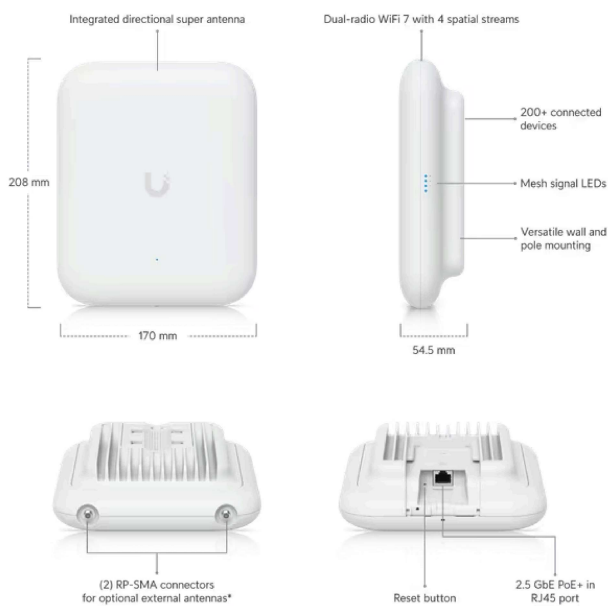

Tech Specs

UniFi UISP Branding

UniFi Cloud Gateways WiFi Switching Cloud Keys & Gateways Camera Security Door Access Power Tech New Integrations Accessories

WiFi > U7 Outdoor

Datasheet

In The Box

Marketing Images

Installation Guide

*Includes external omni antennas.

Mechanical

Dimensions	170 x 208 x 54.5 mm (6.7 x 8.2 x 2.1")
Weight	1.2 kg (2.6 lb)
Enclosure material	UV-stabilized polycarbonate, aluminum alloy
Mount material	Polycarbonate, SGCC steel
Pole mount diameter	25–60 mm (1–2.36") on pipe outer diameter
Wind survivability	74.6 N at 200 km/h (16.8 lbf at 125 mph)
Weatherproofing	IPX6

Hardware

Networking interface	(1) 1/2.5 GbE RJ45 port
Management interface	Ethernet
Power method	PoE+
Power supply	UniFi PoE Switch
Supported voltage range	42.5–57V DC
Max. power consumption	19W

Max. TX power	
2.4 GHz	23 dBm
5 GHz	26 dBm
6 GHz	-
MIMO	
2.4 GHz	2 x 2
5 GHz	2 x 2
6 GHz	-
Throughput rate	
2.4 GHz	688 Mbps
5 GHz	4324 Mbps
6 GHz	-
Antenna gain	
2.4 GHz	Directional internal: 8 dBi / External omni: 3 dBi
5 GHz	Directional internal: 12.5 dBi / External omni: 4 dBi
6 GHz	-
Antenna beamwidth	
2.4 GHz	90°
5 GHz	45°
6 GHz	-
Antennas	(1) Directional internal antenna (2) External omni antennas (2) RP-SMA connectors for external antenna
LEDs	(1) Power: white/blue (4) Mesh signal: blue
Button	Factory reset
Mounting	Wall, ceiling, pole (Included)
Ambient operating temperature	-30 to 60° C (-22 to 140° F)
Ambient operating humidity	5 to 95% noncondensing
Certifications	CE, FCC, IC