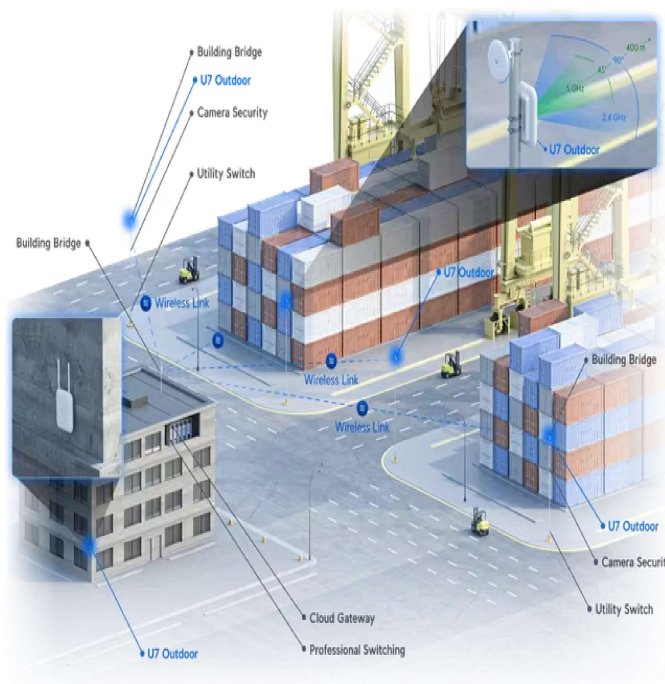

Tech Specs

UniFi UISP Branding

UniFi Cloud Gateways WiFi Switching Cloud Keys & Gateways Camera Security Door Access Power Tech New Integrations Accessories

WiFi > U7 Outdoor

Datasheet

In The Box

Marketing Images

Installation Guide

*Includes external omni antennas.

Mechanical

Dimensions	170 x 208 x 54.5 mm (6.7 x 8.2 x 2.1")
Weight	1.2 kg (2.6 lb)
Enclosure material	UV-stabilized polycarbonate, aluminum alloy
Mount material	Polycarbonate, SGCC steel
Pole mount diameter	25–60 mm (1–2.36") on pipe outer diameter
Wind survivability	74.6 N at 200 km/h (16.8 lbf at 125 mph)
Weatherproofing	IPX6